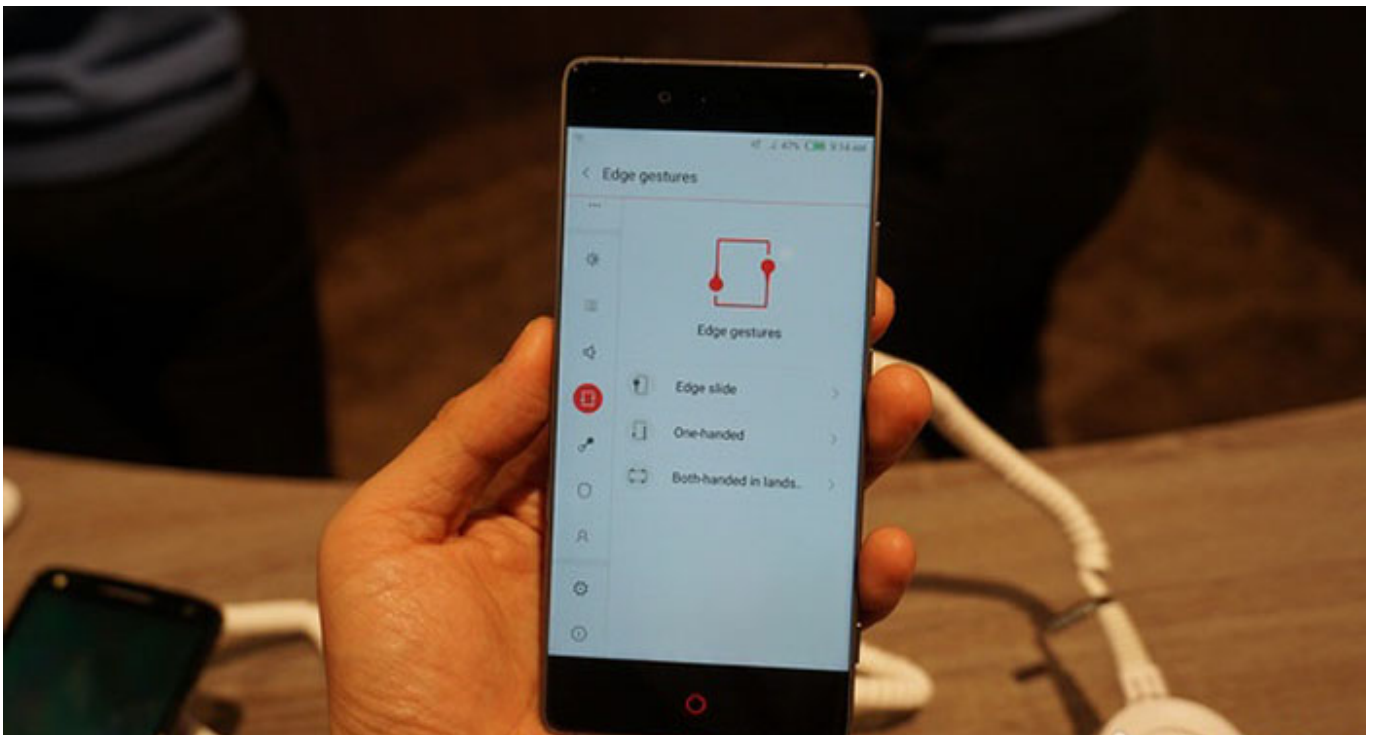

DOWNLOAD

DOWNLOAD

[ZTE Nubia Prague S Announced, Snapdragon 615 And 5.2-inch FullHD Display](#)

[ZTE Nubia Prague S Announced, Snapdragon 615 And 5.2-inch FullHD Display](#)